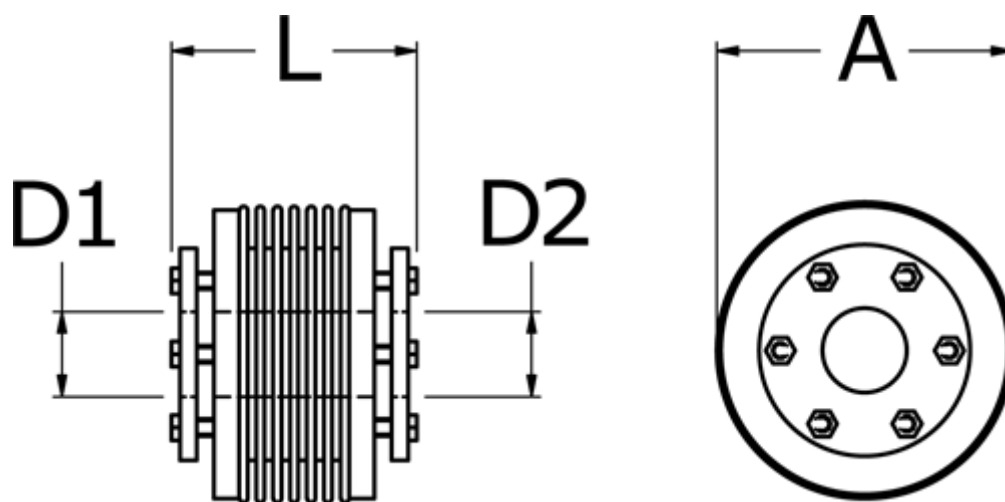

Data Sheet

Article number: 3330508001705070

Description: Bellow coupling type 5 size800
Length 170 mm, bore 50/70 mm

Measures

A	= 157
D1	= 50
D2	= 70
L	= 170
Nom. torque NM (Tkn)	= 800